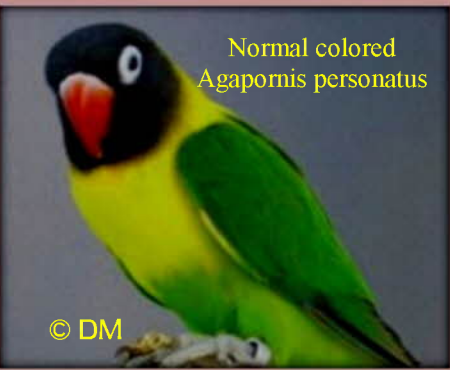

Something special?

Didier Mervilde

Mr. E. Luten found this bird on an export shipment. Now he start to breed with it and will keep me informed of the result

Normal colored
Agapomis personatus

© DM

Notice
the full green body